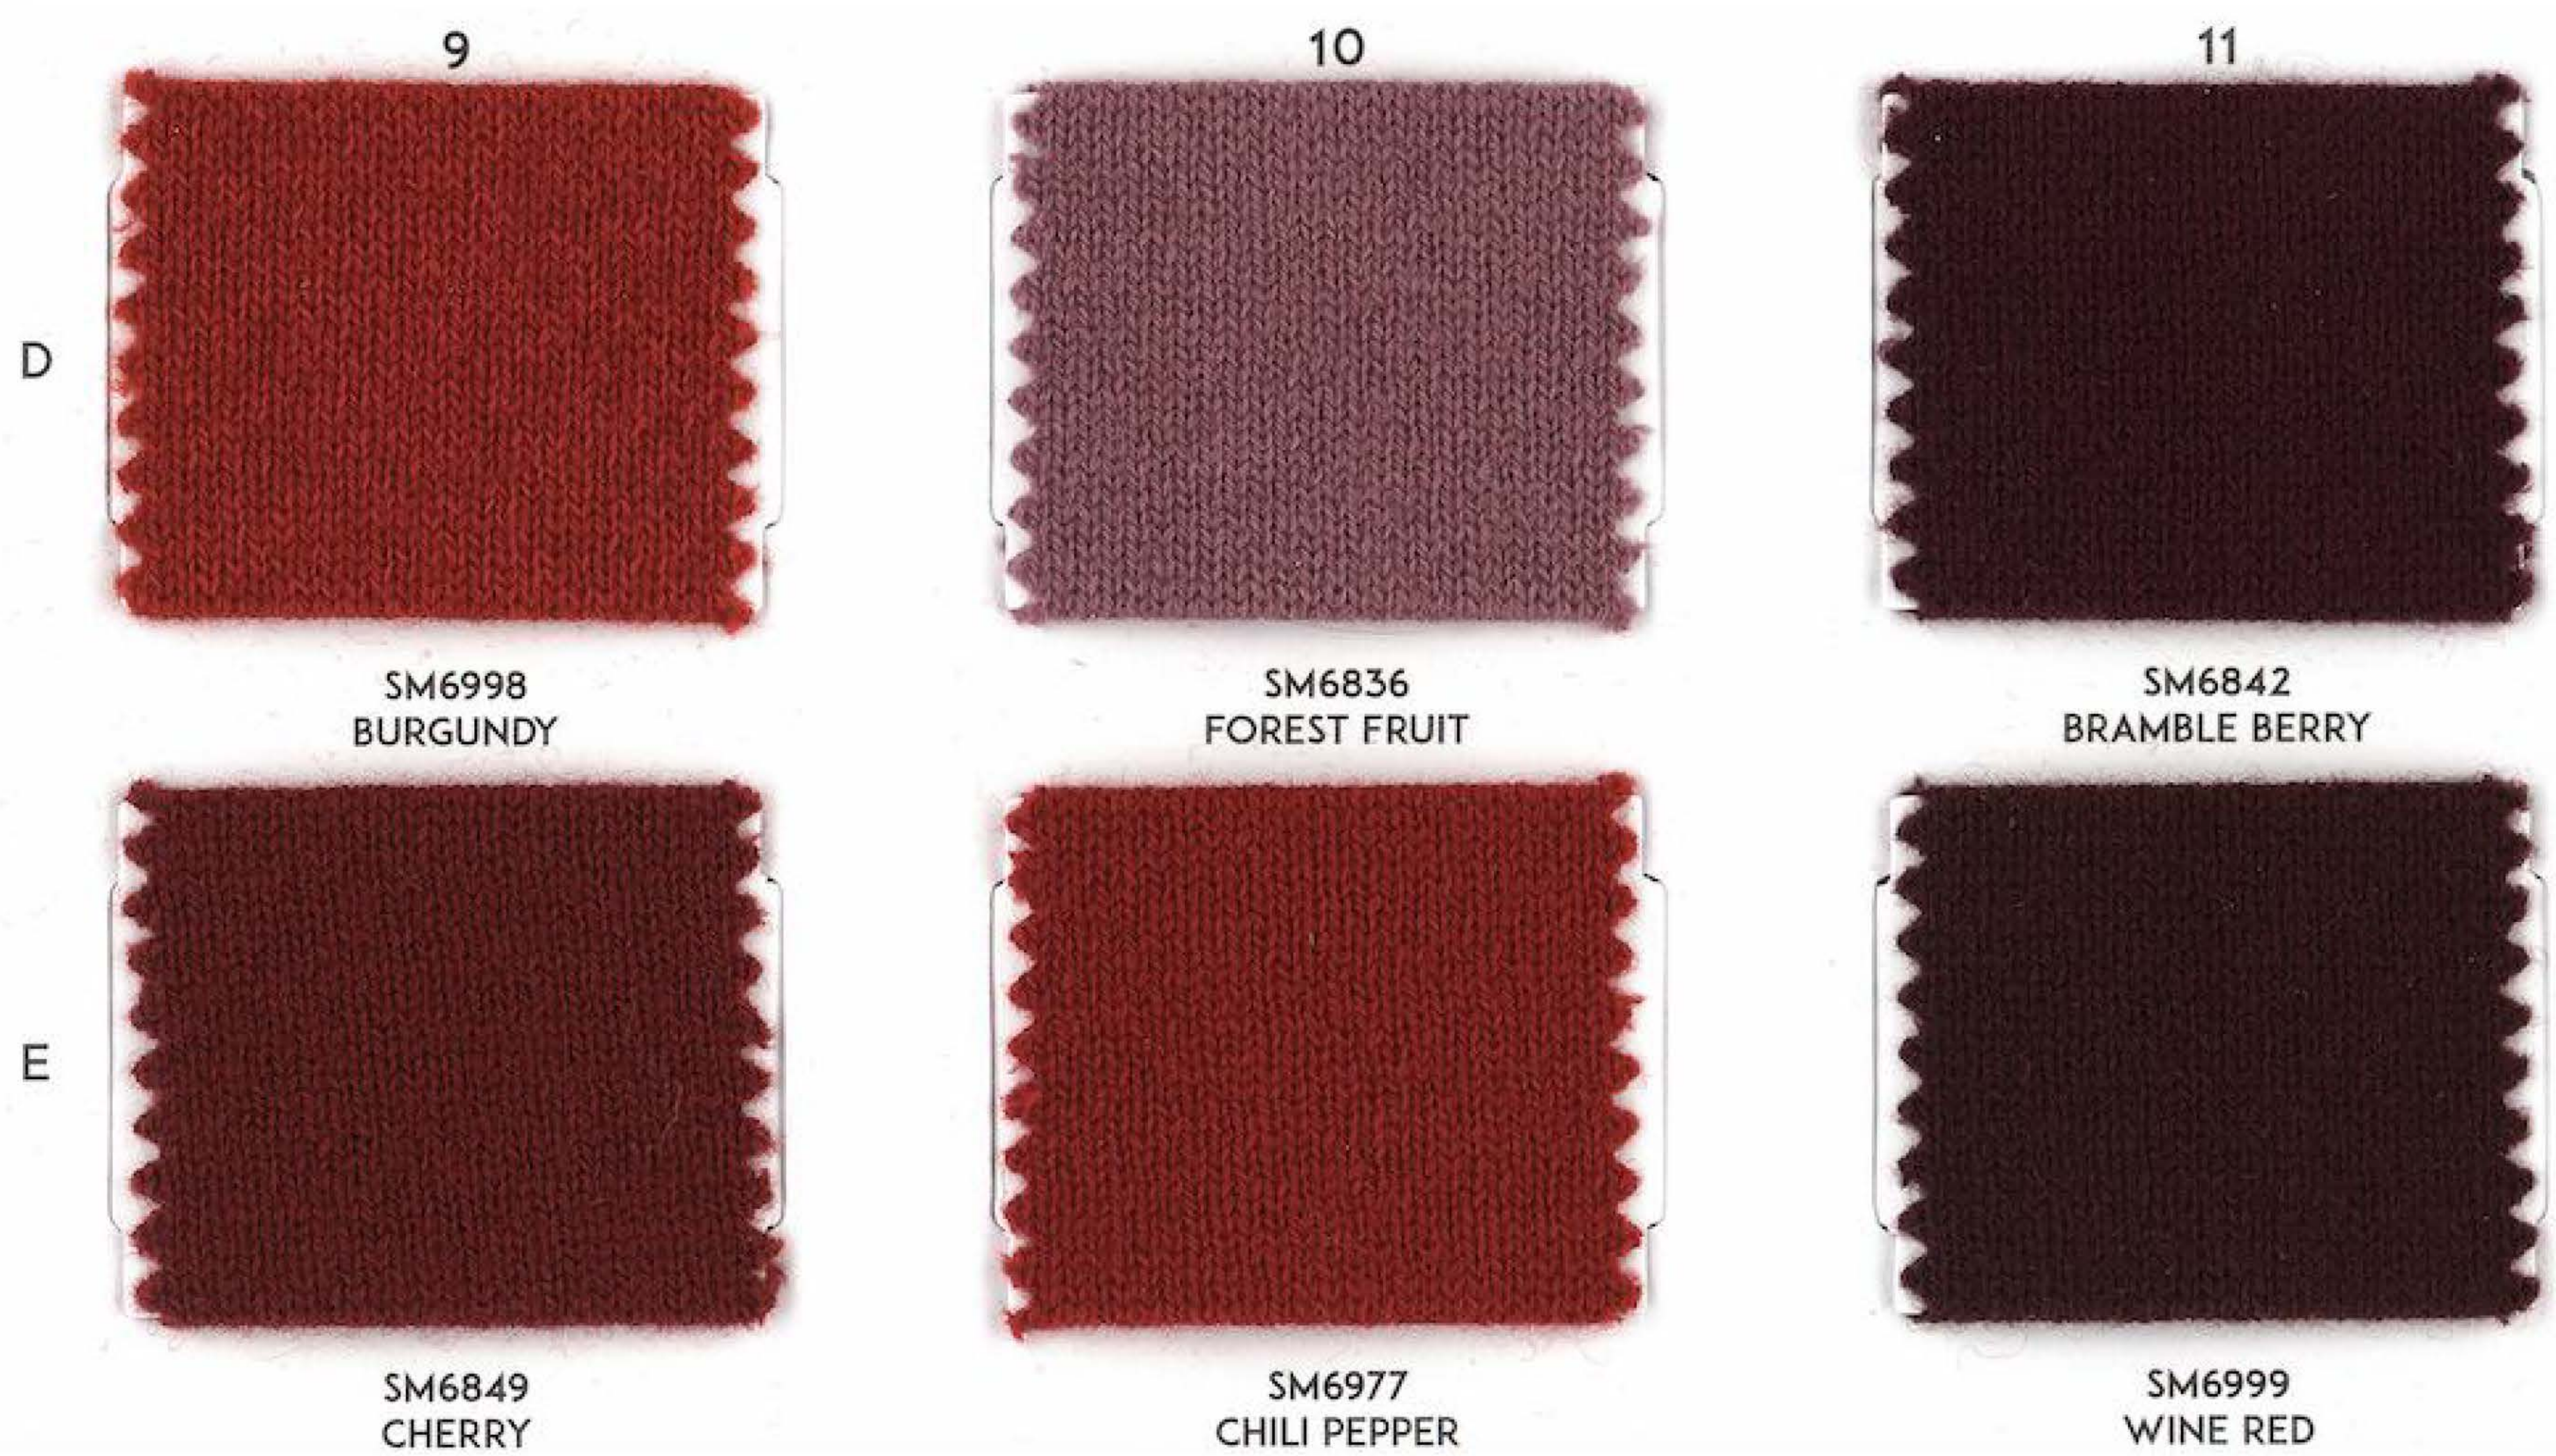

MOODY RED

100% PURE CASHMERE 2/26

SM6621 RUBY
JADE-100% CASHMERE 2/26
7GG 2PLY

MOODY RED

100% PURE CASHMERE 2/26

8

SM6852
TANGELO

SM61001
BROWN SUGAR

SM6712
LOLLIPOP

SM6621
RUBY

SM6846
EMPEROR

MOODY RED

100% PURE CASHMERE 2/26

BLOOMING BLUE

100% PURE CASHMERE 2/26

SM6331 CORNFLOWER
JADE-100% CASHMERE 2/26
12GG 1PLY